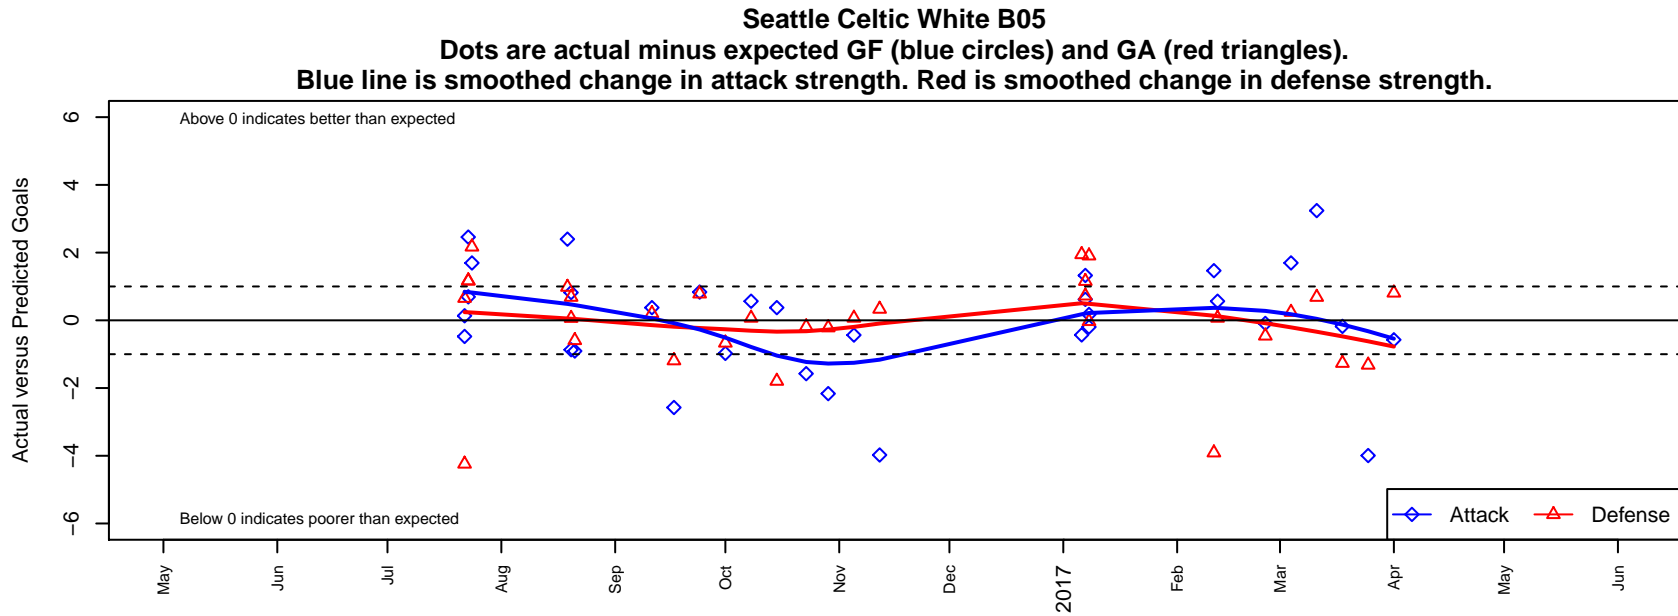

Seattle Celtic White B05

Seattle Celtic
 Seattle, WA
 B05 total strength=675
 attack=0.81 defense=0.52
 fall league = PSPL Classic 2 Blue U12
 spr league = Spr PSPL Classic 2 U12

alt names used:
 Seattle Celtic B05 White
 Seattle Celtic B05 White
 Seattle Celtic B05 White
 Seattle Celtic B05 White
 Seattle Celtic B05 White

Venues played:
 2016 Crossfire Select U12 Gold
 2016 Xtreme Cup BU12 Silver
 2016 PSPL Classic 2 Blue U12
 2016 PacNW Winter Classic Premier II U12
 2016 Spr PSPL Classic 2 U12

**attack and defense variance (black dot)
relative to other teams
and top 10 in region**