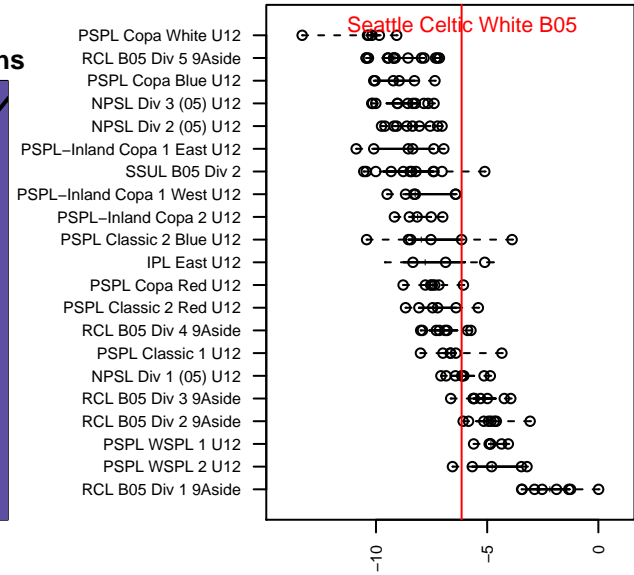

**attack and defense rating
relative to others at age
and all opponents in last 13 months**